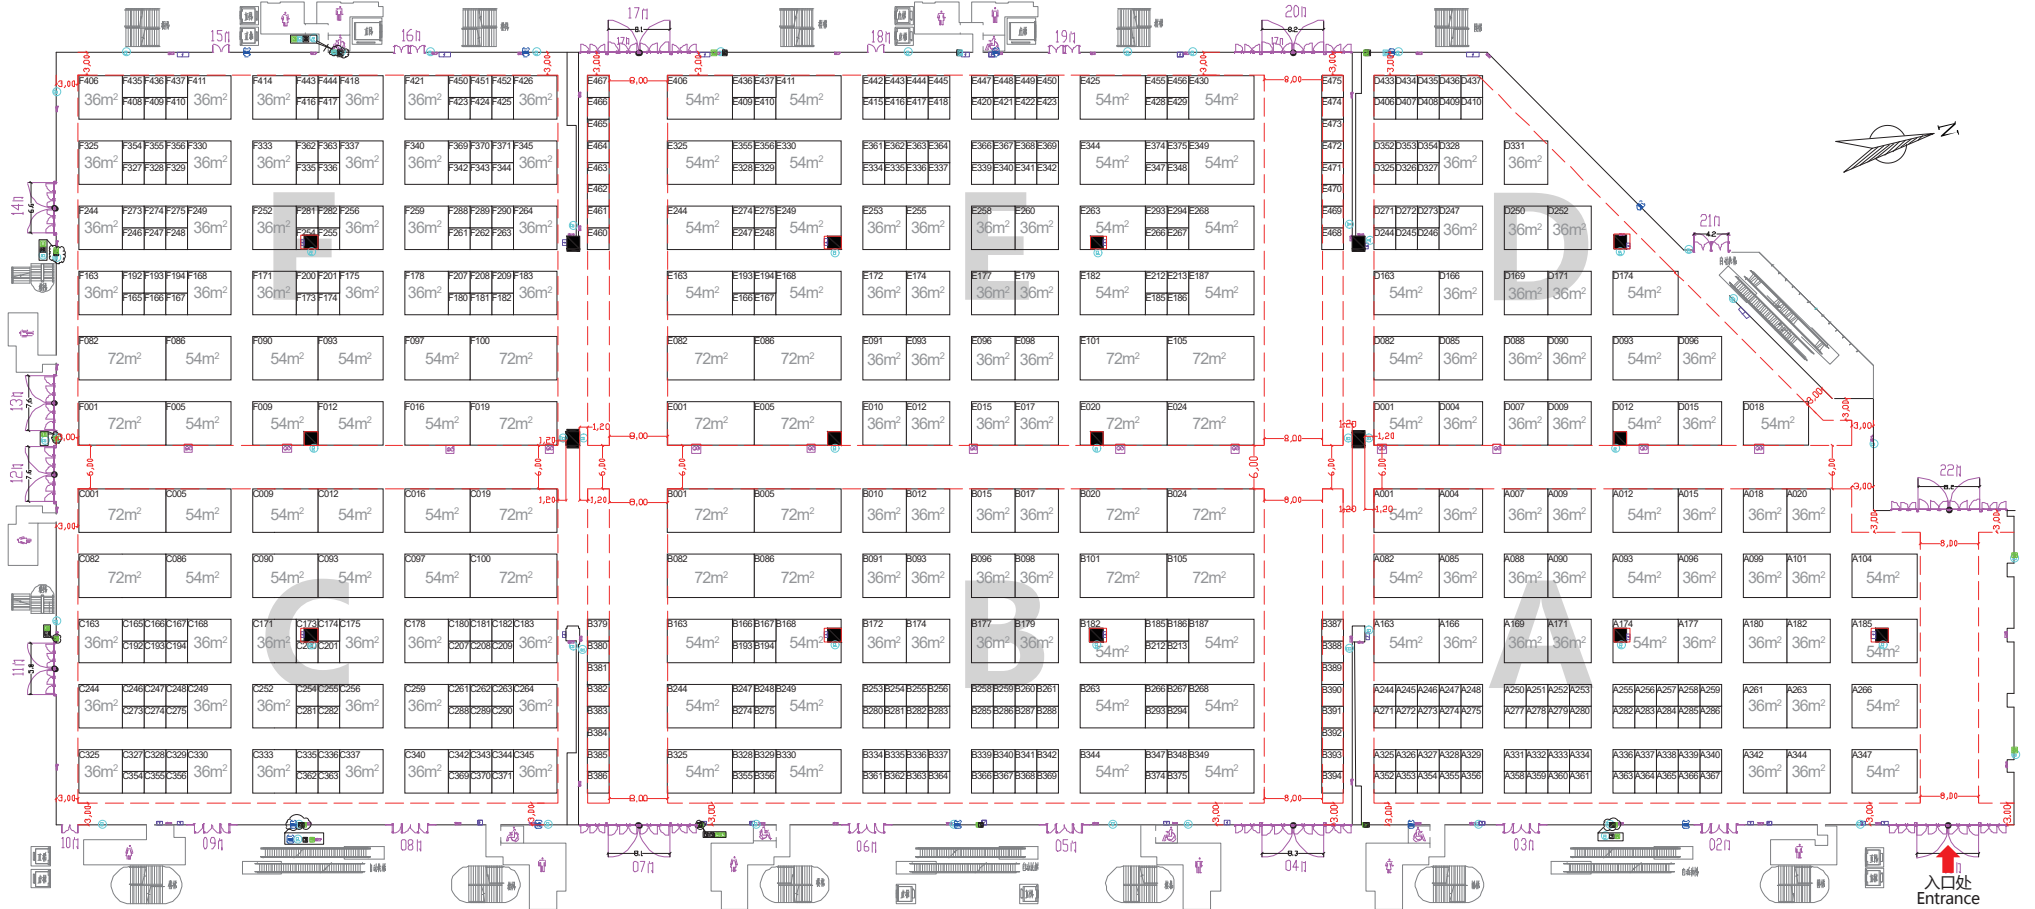

国家会展中心 (上海)

NATIONAL EXHIBITION AND CONVENTION CENTER (SHANGHAI)

平面图-5.1H | Venue Layout-5.1H

Golden Commercial

Tel:(86-21)5013-1760 Fax:(86-21)5013-1761